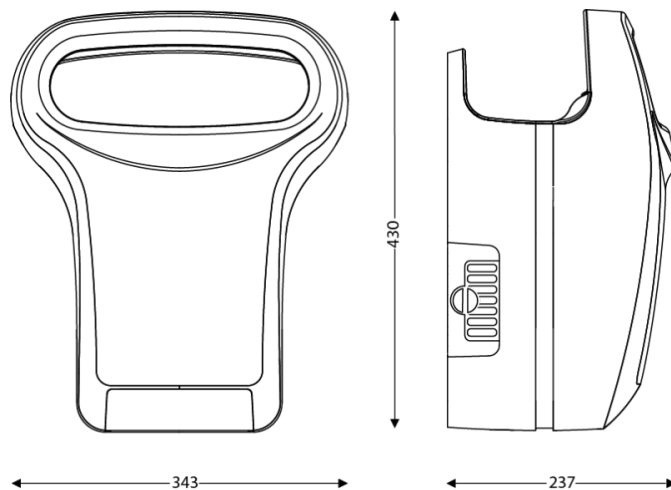

8111758

EXP'AIR+ automatic **Aluminium**

SPECIFICATIONS

Material	Aluminum
Colour	Chrome
Water tray	Yes
Water tray capacity (mL)	0.6000
Drain connection	Yes
Drying time (s)	10-15s
Sound level (dB) (1m in front of the appliance)	78
Outlet air speed (m/s)	600
Air flow rate (m³/h)	140
Air outlet temperature (°C)	40
Safety in case of malfunction	Yes
Filter	Copper filter
Vandal-safe	Yes
Antibacterial treatment	Yes
Drying zone lighting	Yes

DIMENSIONS

Height (mm)	430
Width (mm)	340
Depth (mm)	234
Weight (kg)	6.9400

BOX DIMENSIONS

Height (mm)	240
Width (mm)	360
Depth (mm)	490
Weight (kg)	8.0100

TECHNICAL DRAWING

RECOMMENDED INSTALLATION HEIGHTS