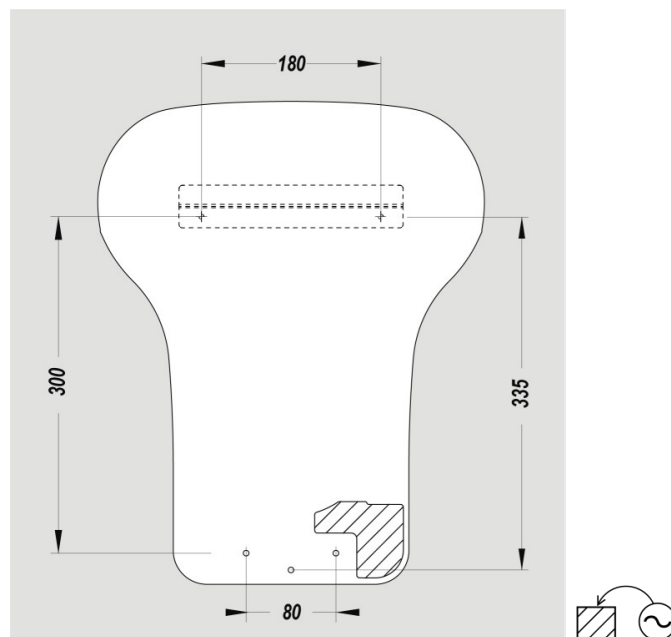

DIMENSIONS

Height (mm)	430
Width (mm)	340
Depth (mm)	234
Weight (kg)	6.9400

BOX DIMENSIONS

Height (mm)	240
Width (mm)	360
Depth (mm)	490
Weight (kg)	8.0100

TECHNICAL DRAWING

RECOMMENDED INSTALLATION HEIGHTS