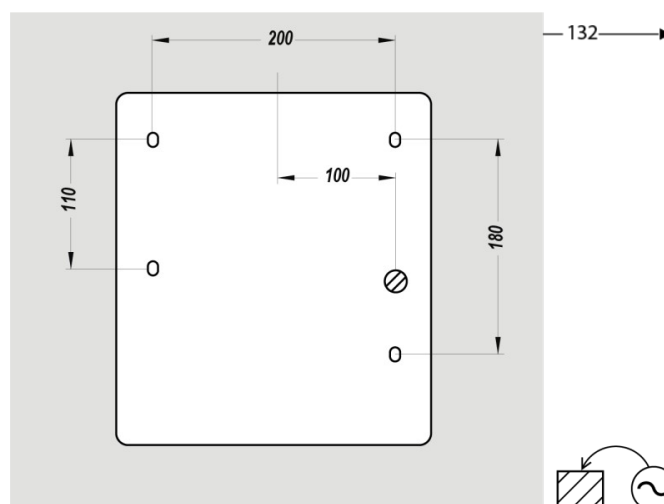

ELECTRICAL

Rated Power [W]	2000
Voltage	220-240V
Frequency [Hz]	50
Standby power consumption [W]	0.1000
Detection type	Infrared
Type of motor	Induction

DIMENSIONS

Height [mm]	290
Width [mm]	265
Depth [mm]	132
Weight [kg]	4.4700

BOX DIMENSIONS

Height [mm]	145
Width [mm]	280
Depth [mm]	310
Weight [kg]	4.6400

TECHNICAL DRAWING

RECOMMENDED INSTALLATION HEIGHTS

- Men installation height (cm) : 130
- Women installation height (cm) : 125
- Children installation height (cm) : 120
- Disabled person installation height (cm) : 100