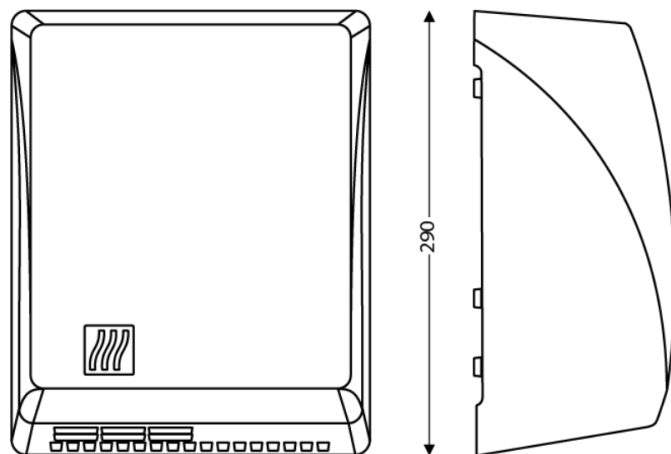

ELECTRICAL

Rated Power [W]	2000
Voltage	220-240V
Frequency [Hz]	50
Standby power consumption [W]	0.1000
Detection type	Infrared
Type of motor	Induction

DIMENSIONS

Height [mm]	290
Width [mm]	265
Depth [mm]	132
Weight [kg]	4.4700

BOX DIMENSIONS

Height [mm]	145
Width [mm]	280
Depth [mm]	310
Weight [kg]	4.6400

TECHNICAL DRAWING

RECOMMENDED INSTALLATION HEIGHTS

- Men installation height (cm) : 130
- Women installation height (cm) : 125
- Children installation height (cm) : 120
- Disabled person installation height (cm) : 100