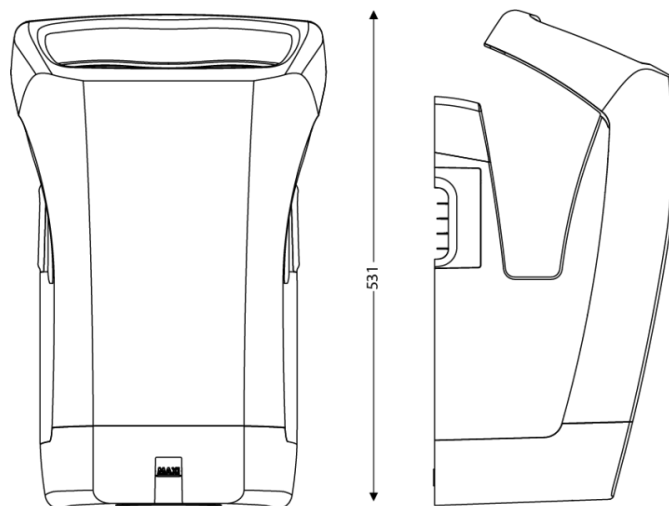

811963

STELL'AIR automatic grey metal

SPECIFICATIONS

Material	ABS
Colour	Grey
Water tray	Yes
Water tray capacity (mL)	1.0000
Drain connection	Optional
Drying time (s)	10-15s
Sound level (dB) (1m in front of the appliance)	73
Outlet air speed (m/s)	400
Air flow rate (m³/h)	140
Air outlet temperature (°C)	40
Safety in case of malfunction	Yes
Filter	Copper filter
Vandal-safe	Yes
Antibacterial treatment	Yes
Drying zone lighting	Yes

ELECTRICAL

Rated Power (W)	800
Voltage	220-240V
Frequency (Hz)	50
Standby power consumption (W)	2.2000
Detection type	Capacitive
ON/OFF switch	Yes
Motor speed (rpm)	26500
Type of motor	Brushed AC
Motor lifetime (number of operations)	350000

DIMENSIONS

Height (mm)	531
Width (mm)	340
Depth (mm)	262
Weight (kg)	6.2400

BOX DIMENSIONS

Height (mm)	280
Width (mm)	395
Depth (mm)	595
Weight (kg)	7.2000

TECHNICAL DRAWING

RECOMMENDED INSTALLATION HEIGHTS

- Men installation height (cm) : 40
- Women installation height (cm) : 35
- Children installation height (cm) : 30
- Disabled person installation height (cm) : 35