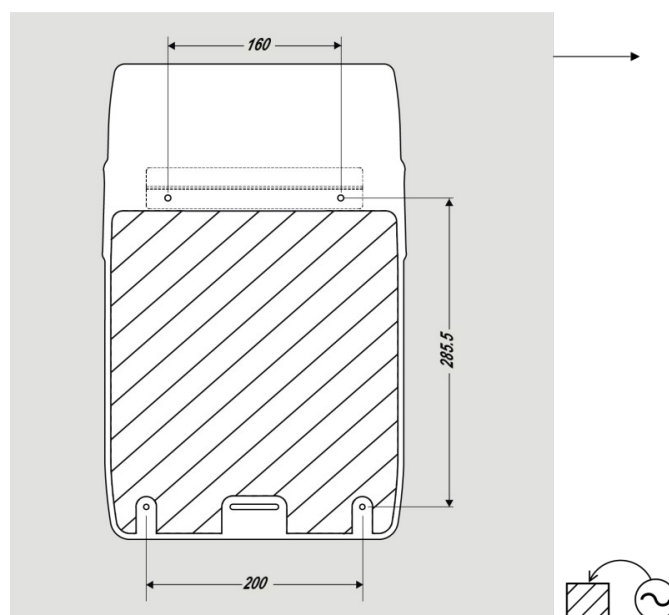

811963

STELL'AIR automatic grey metal

SPECIFICATIONS

Material	ABS
Colour	Grey
Water tray	Yes
Water tray capacity (mL)	1.0000
Drain connection	Optional
Drying time (s)	10-15s
Sound level (dB) (1m in front of the appliance)	73
Outlet air speed (m/s)	400
Air flow rate (m³/h)	140
Air outlet temperature (°C)	40
Safety in case of malfunction	Yes
Filter	Copper filter
Vandal-safe	Yes
Antibacterial treatment	Yes
Drying zone lighting	Yes

ELECTRICAL

Rated Power (W)	800
Voltage	220-240V
Frequency (Hz)	50
Standby power consumption (W)	2.2000
Detection type	Capacitive
ON/OFF switch	Yes
Motor speed (rpm)	26500
Type of motor	Brushed AC
Motor lifetime (number of operations)	350000

DIMENSIONS

Height (mm)	531
Width (mm)	340
Depth (mm)	262
Weight (kg)	6.2400

BOX DIMENSIONS

Height (mm)	280
Width (mm)	395
Depth (mm)	595
Weight (kg)	7.2000

TECHNICAL DRAWING

RECOMMENDED INSTALLATION HEIGHTS

- Men installation height (cm) : 40
- Women installation height (cm) : 35
- Children installation height (cm) : 30
- Disabled person installation height (cm) : 35