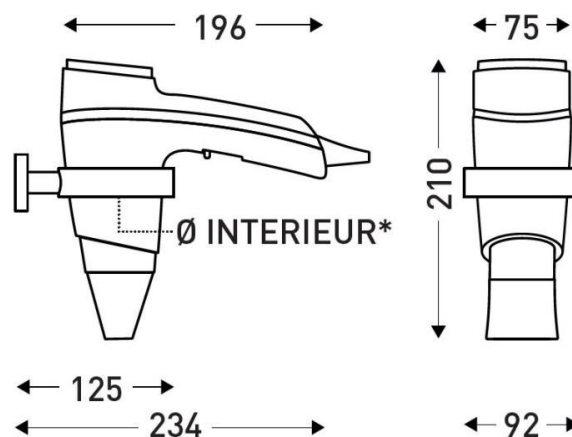

### SPECIFICATIONS

Material	Polycarbonate
Colour	Black
Ioniser	Yes
Cord length (mm)	700
Stretched cord length (mm)	2050
Diffusor	Removable
Sound level (dB) (1m in front of the appliance)	66
Air flow rate (m <sup>3</sup> /h)	95
Air outlet temperature (°C)	80
Safety in case of malfunction	Yes
Speed control	2 speed
Filter	Removable back filter
Temperature variation	3
LightTouch Patented Handle	Yes

### DIMENSIONS

Height (mm)	196
Width (mm)	210
Depth (mm)	75
Weight (kg)	0.5700

### BOX DIMENSIONS

Height (mm)	115
Width (mm)	225
Depth (mm)	275
Weight (kg)	0.8000

### TECHNICAL DRAWING

**\*Ø INTERIEUR DU SUPPORT  
MURAL : 75 MM**