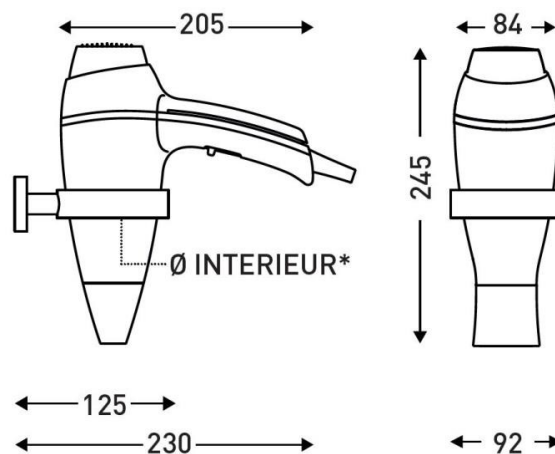

PRODUCT ADVANTAGES

- 1875 W power
- Patented LighTouch® handle
- Activates when picked up
- Fitted with an ionizing system

8221139

ALTEO hand held chrome with plug

SPECIFICATIONS

Material	Polycarbonate
Colour	Chrome
Ioniser	Yes
Cord length (mm)	700
Stretched cord length (mm)	2050
Diffusor	Removable
Sound level (dB) (1m in front of the appliance)	63
Air flow rate (m ³ /h)	115
Air outlet temperature (°C)	80
Safety in case of malfunction	Yes
Speed control	2 speed
Filter	Removable back filter
Temperature variation	3
LightTouch Patented Handle	Yes

ELECTRICAL

Rated Power (W)	1875
Voltage	230V
Frequency (Hz)	50-60
Type of motor	Brushed DC

DIMENSIONS

Height (mm)	205
Width (mm)	245
Depth (mm)	84
Weight (kg)	0.6600

BOX DIMENSIONS

Height (mm)	110
Width (mm)	230
Depth (mm)	275
Weight (kg)	0.8700

TECHNICAL DRAWING

*Ø INTERIEUR DU SUPPORT
MURAL : 80 MM