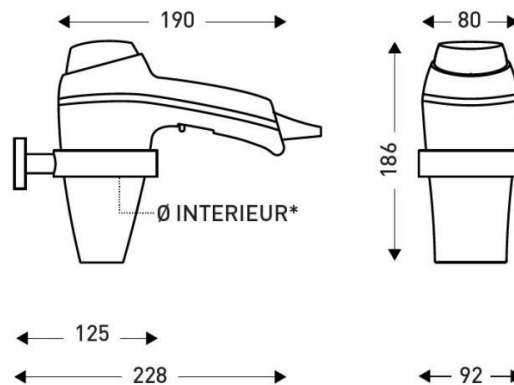

PRODUCT ADVANTAGES

- Patented LighTouch® handle
- Activates when picked up
- Integrated concentrator nozzle
- Fitted with an ionizing system

8221193

CLIPPER II hand held chrome with plug

SPECIFICATIONS

Material	Polycarbonate
Colour	Chrome
Ioniser	Yes
Cord length (mm)	740
Stretched cord length (mm)	2250
Diffusor	Built-in
Sound level (dB) (1m in front of the appliance)	68
Air flow rate (m ³ /h)	95
Air outlet temperature (°C)	70
Safety in case of malfunction	Yes
Speed control	2 speed
Filter	Removable back filter
Temperature variation	3
LightTouch Patented Handle	Yes

ELECTRICAL

Rated Power (W)	1400
Voltage	230V
Frequency (Hz)	50-60
Type of motor	Brushed DC

DIMENSIONS

Height (mm)	190
Width (mm)	186
Depth (mm)	80
Weight (kg)	0.6300

BOX DIMENSIONS

Height (mm)	110
Width (mm)	225
Depth (mm)	275
Weight (kg)	0.7800

TECHNICAL DRAWING

*Ø INTERIEUR DU SUPPORT MURAL : 80 MM