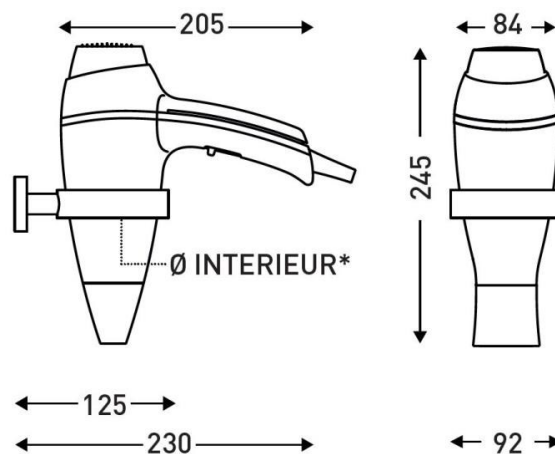

PRODUCT ADVANTAGES

- 1800 W power
- Patented LighTouch® handle
- Activates when picked up
- Fitted with an ionizing system

822897

***ALTEO hand held white
with plug 115V canada plug***

SPECIFICATIONS

Material	Polycarbonate
Colour	White
Ioniser	Yes
Cord length (mm)	700
Stretched cord length (mm)	2050
Diffusor	Removable
Air flow rate (m ³ /h)	115
Air outlet temperature (°C)	80
Safety in case of malfunction	Yes
Speed control	2 speed
Filter	Removable back filter
Temperature variation	3
LightTouch Patented Handle	Yes

ELECTRICAL

Rated Power (W)	1800
Voltage	115V
Frequency (Hz)	60
Type of motor	Brushed DC

DIMENSIONS

Height (mm)	205
Width (mm)	245
Depth (mm)	84
Weight (kg)	0.6500

BOX DIMENSIONS

Height (mm)	110
Width (mm)	230
Depth (mm)	275
Weight (kg)	0.8600

TECHNICAL DRAWING

***Ø INTERIEUR DU SUPPORT
MURAL : 80 MM**