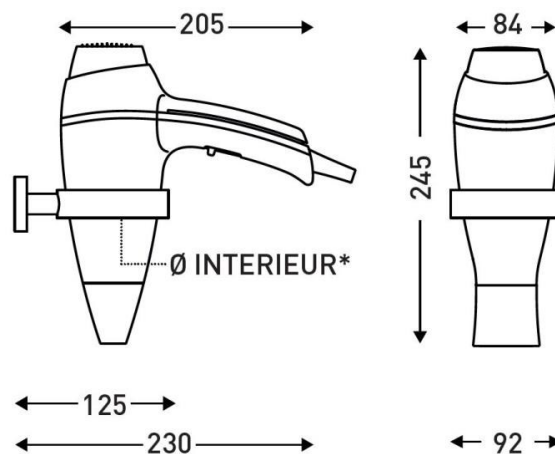

PRODUCT ADVANTAGES

- 1800 W power
- Patented LighTouch® handle
- Activates when picked up
- Fitted with an ionizing system

822898

***ALTEO hand held black
with plug 115V canada plug***

SPECIFICATIONS

Material	Polycarbonate
Colour	Black
Ioniser	Yes
Cord length (mm)	700
Stretched cord length (mm)	2050
Diffusor	Removable
Air flow rate (m ³ /h)	115
Air outlet temperature (°C)	80
Safety in case of malfunction	Yes
Speed control	2 speed
Filter	Removable back filter
Temperature variation	3
LightTouch Patented Handle	Yes

ELECTRICAL

Rated Power (W)	1800
Voltage	115V
Frequency (Hz)	60
Type of motor	Brushed DC

DIMENSIONS

Height (mm)	205
Width (mm)	245
Depth (mm)	84
Weight (kg)	0.6500

BOX DIMENSIONS

Height (mm)	110
Width (mm)	230
Depth (mm)	275
Weight (kg)	0.8600

TECHNICAL DRAWING

*Ø INTERIEUR DU SUPPORT
MURAL : 80 MM