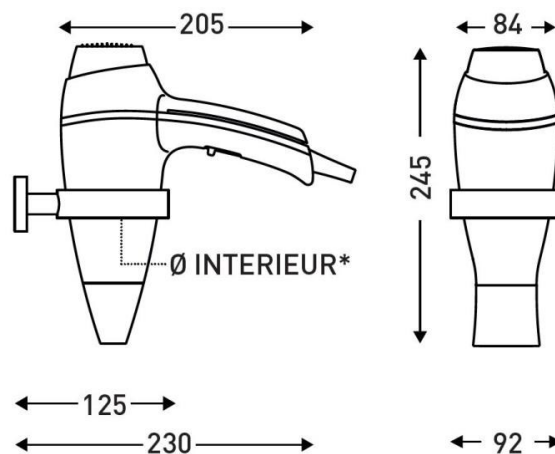

PRODUCT ADVANTAGES

- 1800 W power
- Patented LighTouch® handle
- Activates when picked up
- Fitted with an ionizing system

822899

ALTEO metallic gray
1800W 115V canada plug

SPECIFICATIONS

Material	Polycarbonate
Colour	Grey
Ioniser	Yes
Cord length (mm)	700
Stretched cord length (mm)	2050
Diffusor	Removable
Air flow rate (m ³ /h)	115
Air outlet temperature (°C)	80
Safety in case of malfunction	Yes
Speed control	2 speed
Filter	Removable back filter
Temperature variation	3
LightTouch Patented Handle	Yes

ELECTRICAL

Rated Power (W)	1800
Voltage	115V
Frequency (Hz)	60
Type of motor	Brushed DC

DIMENSIONS

Height (mm)	205
Width (mm)	245
Depth (mm)	84
Weight (kg)	0.6500

BOX DIMENSIONS

Height (mm)	110
Width (mm)	230
Depth (mm)	275
Weight (kg)	0.8600

TECHNICAL DRAWING

*Ø INTERIEUR DU SUPPORT
 MURAL : 80 MM