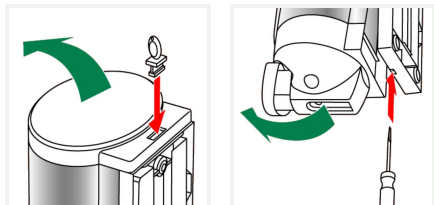

844098

CRYSTAL 450 Button

CRYSTAL soap dispenser 450 ml with push button. Equipped with a long life silicone pump. Flow of 1 ml of soap by pressure.

PRODUCT ADVANTAGES

- Long-lasting pump (silicone)
- 2 capacities: 450 or 1000 ml
- Push button or paddle
- Secure: locks with a key

JVD Mexico
jvd.mx

844098

CRYSTAL 450 Button

SPECIFICATIONS

| | |
|-----------------------------|----------|
| Material | ABS |
| Colour | White |
| Type of soap | Gel Soap |
| Flow rate for one push (mL) | 1.0000 |
| Water level indicator | Yes |
| Removable tank | Yes |
| Volume (L) | 0.4500 |