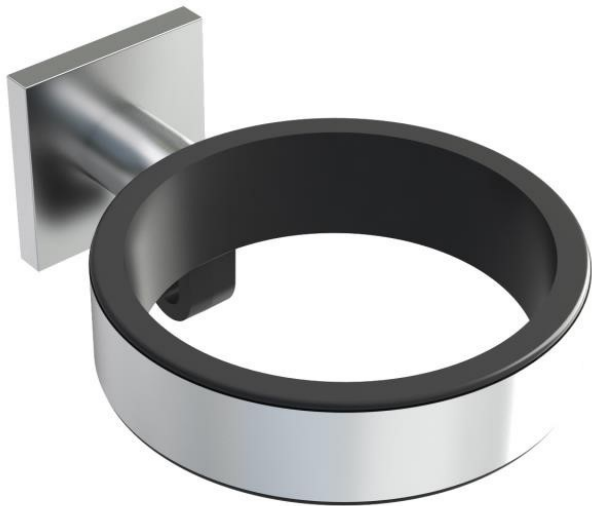

8661270

***ALPINO S Chrome hair dryer  
Holder***

**PRODUCT ADVANTAGES**

- 2-in-1: anti-theft solution and support.
- Possibility of locking the power cord to the chrome wall support

ALPINO S Chrome Holder for Eden model, with cable hook and anti-theft design, zinc alloy, chrome finishing

## *ALPINO S Chrome hair dryer Holder*

### SPECIFICATIONS

Material	Zinc
Colour	Chrome
Shaver socket	Without

### DIMENSIONS

Height (mm)	53
Width (mm)	95
Depth (mm)	125
Weight (kg)	0.2700
Diameter (mm)	58