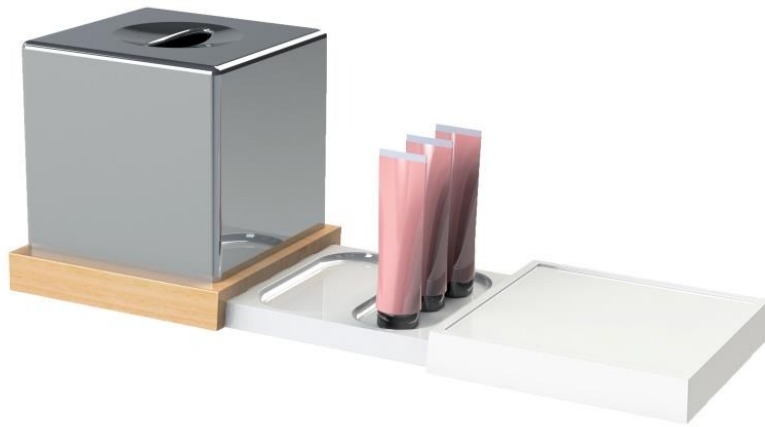

8661587

**ORCHESTRO** *Trays bathroom*  
*white*

ORCHESTRO Modular tray for bathroom in white melamine.  
Exclusive JVD design.

**PRODUCT ADVANTAGES**

- Adjustable
- Easy to clean
- Water resistant

## **ORCHESTRO** Trays *bathroom white*

### SPECIFICATIONS

Material	Melamine
Colour	White
Water resistant	Yes

### DIMENSIONS

Height (mm)	25
Width (mm)	321
Depth (mm)	155
Weight (kg)	1.0150