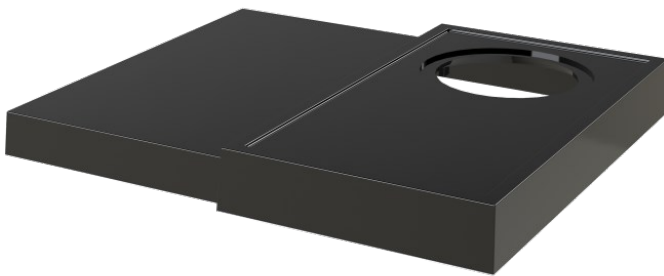

8661591

***ORCHESTRO Trays with hole
black***

PRODUCT ADVANTAGES

- Adjustable
- Easy to clean
- Can accommodate an espresso machine and/or a kettle

ORCHESTRO Tray with adjustable reception desk in black melamine to welcome a coffee machine and a kettle.

8661591

ORCHESTRO Trays with hole black

SPECIFICATIONS

Material	Melamine
Colour	Black
Kettle locking system	Yes
Water resistant	Yes

DIMENSIONS

Height (mm)	37
Width (mm)	321
Depth (mm)	300
Weight (kg)	1.0150