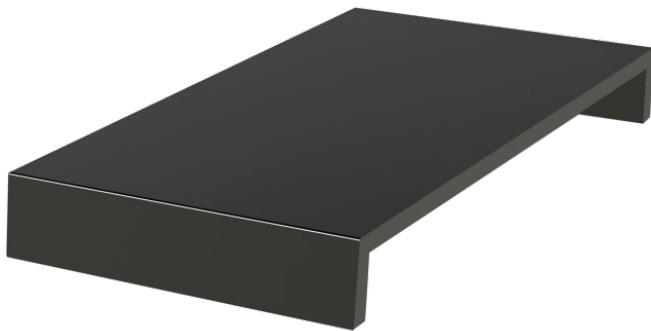

8661592

***ORCHESTRO Second Tray  
black***

**PRODUCT ADVANTAGES**

- Adjustable
- Easy to clean
- Can accommodate an espresso machine and/or a kettle

ORCHESTRO Second modular black melamine reception desk to welcome a coffee machine or a kettle.

## ***ORCHESTRO Second Tray black***

### SPECIFICATIONS

Material	Melamine
Colour	Black
Water resistant	Yes

### DIMENSIONS

Height (mm)	37
Width (mm)	165
Depth (mm)	300
Weight (kg)	1.0150