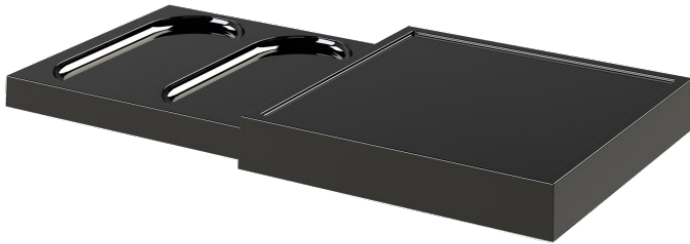

8661596

ORCHESTRO *Trays bathroom*
black

PRODUCT ADVANTAGES

- Adjustable
- Easy to clean
- Water resistant

ORCHESTRO Modular tray for bathroom in black melamine.
Exclusive JVD design.

JVD Spain
jvd.es

-

JVD France
jvd.fr

-

JVD Singapore
jvd.sg

-

JVD Mexico
jvd.mx

8661596

ORCHESTRO Trays ***bathroom black***

SPECIFICATIONS

Material	Melamine
Colour	Black
Water resistant	Yes

DIMENSIONS

Height (mm)	25
Width (mm)	295
Depth (mm)	155
Weight (kg)	1.0150

TECHNICAL DRAWING