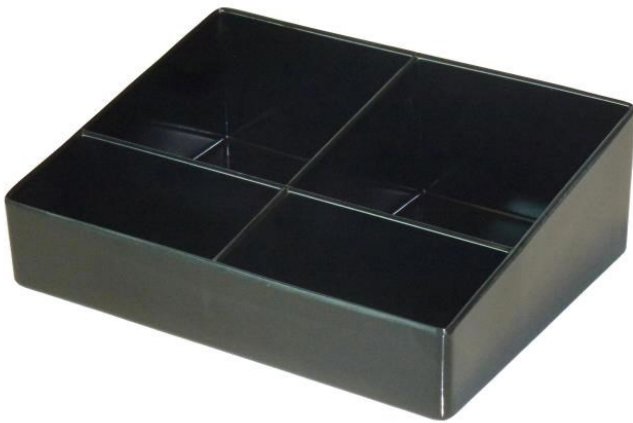

866394

***Small Sachet Tray ZEN LINE  
black***

**PRODUCT ADVANTAGES**

- Burn resistant
- Anti-stain finish
- Possibility of incorporating a JVD kettle base

Tray ZEN LINE Small Black Bag Holder with 4 compartments.  
Burn-resistant tray with anti-stain finish.

## *Small Sachet Tray ZEN LINE black*

### SPECIFICATIONS

Material	Melamine
Colour	Black
Water resistant	Yes

### DIMENSIONS

Height (mm)	49
Width (mm)	152
Depth (mm)	115
Weight (kg)	0.2100