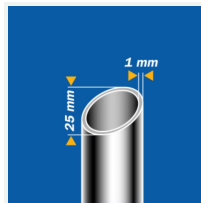

866506

Luggage rack chrome with back

Luggage rack RACK chrome metal backsplash with steel tubes. The rack is equipped with 4 high-strength straps and 2 support straps. Its payload is 220 kg.

PRODUCT ADVANTAGES

- With or without back
- Compact when folded
- Chrome, gold or copper finish

866506

Luggage rack chrome with back

SPECIFICATIONS

Material	Steel
Colour	Chrome
Payload (kg)	220
Number of straps	6

DIMENSIONS

Height (mm)	705
Width (mm)	675
Depth (mm)	520
Weight (kg)	2.2400

BOX DIMENSIONS

Height (mm)	75
Width (mm)	700
Depth (mm)	860
Weight (kg)	2.9250

TECHNICAL DRAWING