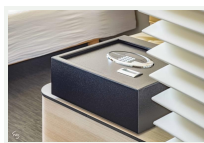

866664

SAFE Top Open ICONIC Noir

PRODUCT ADVANTAGES

- Code locking
- Can accommodate a 15" laptop computer
- Extra-flat
- Can be installed in a drawer

ICONIC drawer safe [ITO Plus 130] with opening from the top. Extra flat design. It can be installed in a drawer. Lock by code.

SAFE Top Open ICONIC

Noir

SPECIFICATIONS

Material	Steel
Colour	Black
Inside light	Yes
Lighting type	LED
Anti-tamper labyrinth	Yes
Automatic lock in case of infraction	Yes
Low battery warning	Yes
Steel body thickness (mm)	15
Steel door thickness (mm)	40
Locking system	4 to 6 digit code
Command unit	In Option [8 66 683]

ELECTRICAL

Batteries included	Yes
Battery type	4 x LR6 - AA

DIMENSIONS

Height (mm)	130
Width (mm)	400
Depth (mm)	350
Weight (kg)	10.7200

INNER DIMENSIONS

Height (mm)	105
Width (mm)	395
Depth (mm)	342

BOX DIMENSIONS