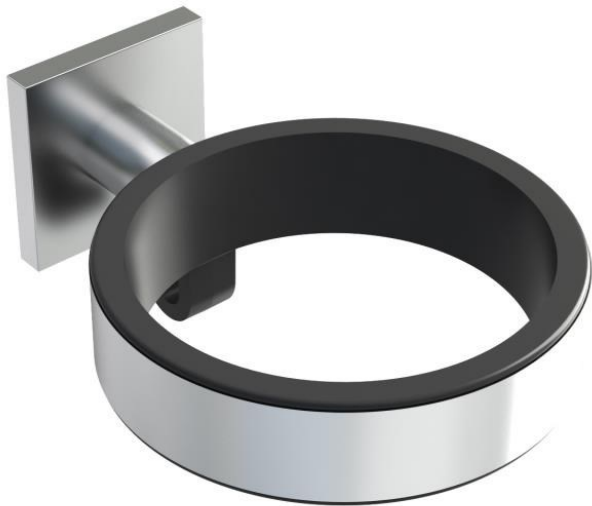

866950

ANTI-THEFT support ALTEO

PRODUCT ADVANTAGES

- 2-in-1: anti-theft solution and support.
- Possibility of locking the power cord to the chrome wall support

Wall-mounted ALTEO anti-theft device for locking the electric cable of the ALTEO hair dryer.

866950

ANTI-THEFT support ***ALTEO***

SPECIFICATIONS

Material	Zinc
Colour	Chrome
Shaver socket	Without

ELECTRICAL

DIMENSIONS

Height (mm)	53
Width (mm)	95
Depth (mm)	125
Weight (kg)	0.2700
Diameter (mm)	75

BOX DIMENSIONS