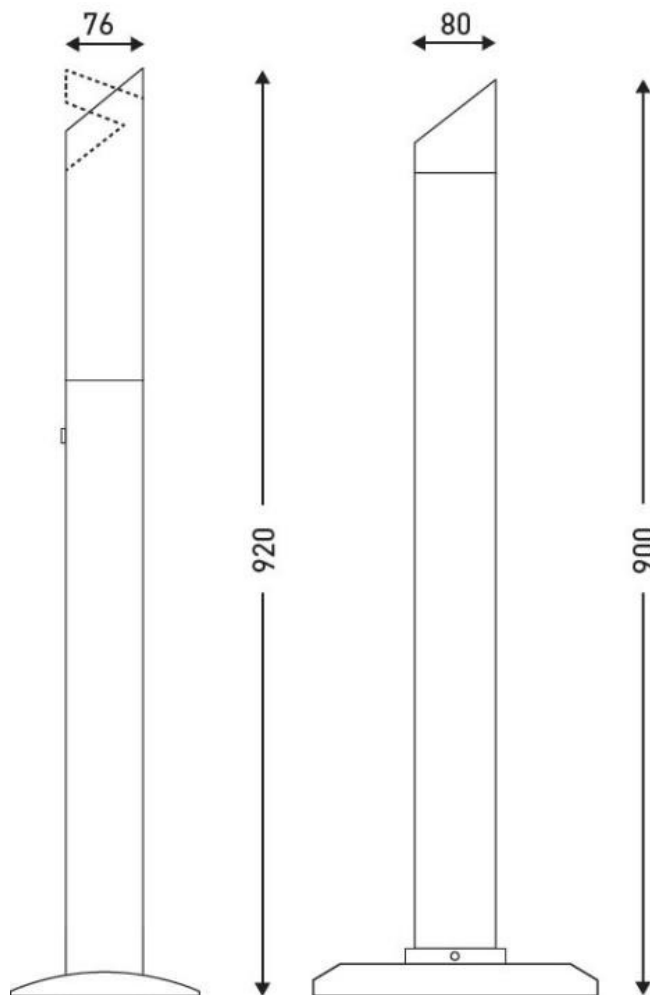

8991003

***Ashtray TOTEM tubular S/S
1.1L on stand protection roof***

PRODUCT ADVANTAGES

- Designed for outdoor use
- Very attractive with a brushed or shiny finish
- Possibility of fixing to the ground

ASHTRAY tubular stainless steel with protective roof on foot with a capacity of 1.1 L. Suitable for outdoor use. Comes with a wall mounting kit included. Floor fixing possible. This ashtray has a capacity of about 330 butts.

8991003

Ashtray TOTEM tubular S/S 1.1L on stand protection roof

SPECIFICATIONS

Material	Stainless Steel 304
Colour	Stainless steel
Weighted base (kg)	0.0000
Volume (L)	1.1000
Key locked	Yes
Capacity (number of butts)	330

DIMENSIONS

Height (mm)	920
Weight (kg)	6.1000
Diameter (mm)	76

BOX DIMENSIONS

Height (mm)	200
Width (mm)	230
Depth (mm)	90
Weight (kg)	6.6000

TECHNICAL DRAWING

Réf. 8 99 1003
Réf. 8 99 1079

Réf. 8 99 1001