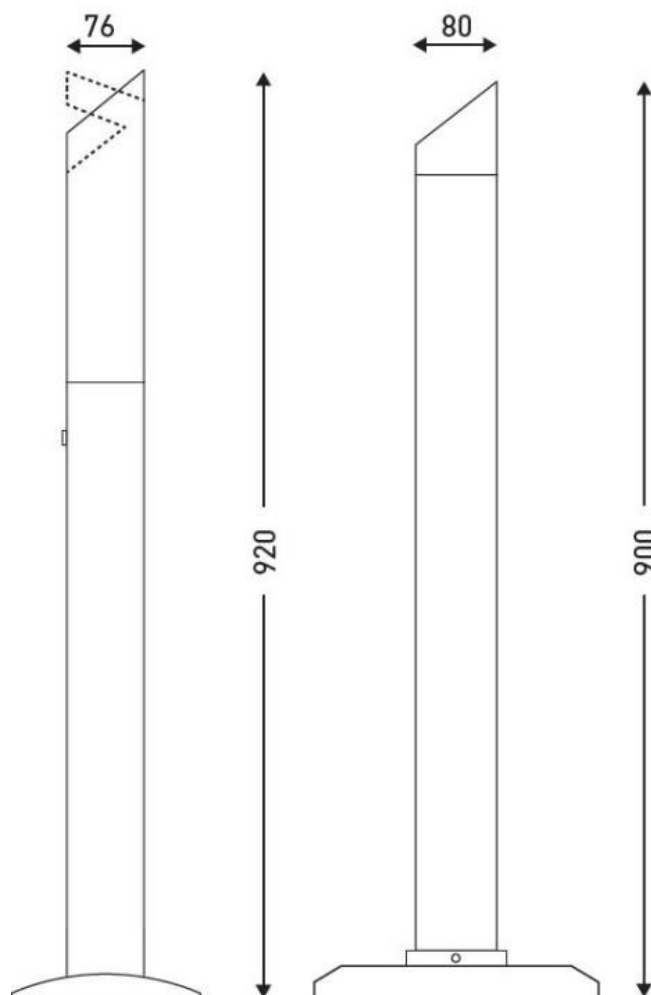

### SPECIFICATIONS

Material	Stainless Steel 304
Colour	Stainless steel
Weighted base (kg)	0.0000
Volume (L)	1.4000
Key locked	Yes
Capacity (number of butts)	420

### DIMENSIONS

Height (mm)	920
Weight (kg)	6.0000
Diameter (mm)	76

### BOX DIMENSIONS

Height (mm)	985
Width (mm)	210
Depth (mm)	210
Weight (kg)	7.0400

### TECHNICAL DRAWING

Réf. 8 99 1003  
Réf. 8 99 1079

Réf. 8 99 1001