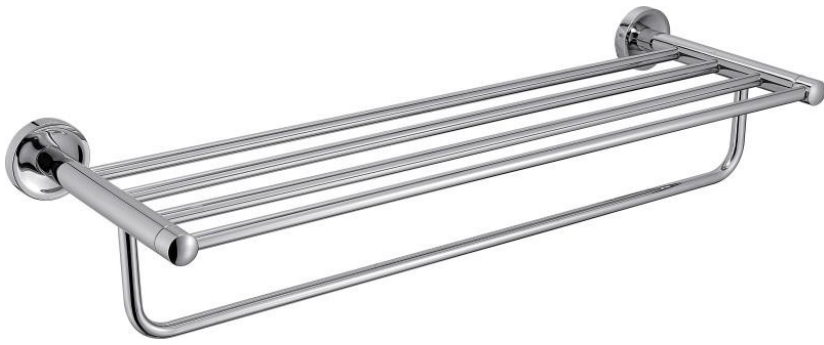

8991442

***Towel rack***

**PRODUCT ADVANTAGES**

- 304 stainless steel

Towel rack 304 stainless steel

## *Towel rack*

### SPECIFICATIONS

Material	Stainless Steel 304
Colour	Stainless steel

### DIMENSIONS

Height (mm)	125
Width (mm)	647
Depth (mm)	245
Weight (kg)	0.8600