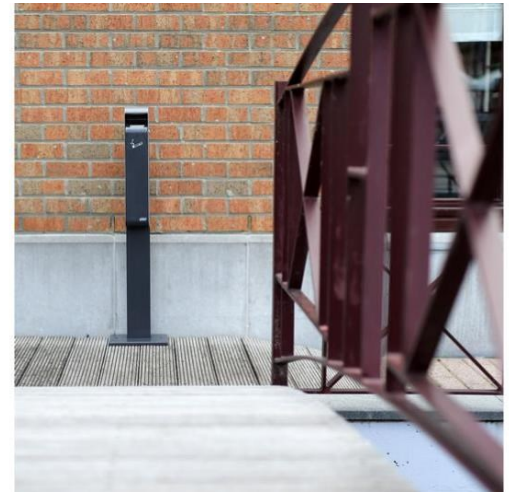

8991451

Base and foot for slim 3L/qt wall

PRODUCT ADVANTAGES

- Designed for outdoor use
- Protected against the rain

BASE and FOOT for the 3L slim wall ashtray. Suitable for outdoor use. The floor mounting kit is included.

8991451

Base and foot for slim 3L/qt wall

SPECIFICATIONS

Material	Galvanised Steel
Colour	Black
Weighted base (kg)	0.0000
Volume (L)	3.0000

DIMENSIONS

Height (mm)	990
Width (mm)	200
Depth (mm)	250
Weight (kg)	3.5400