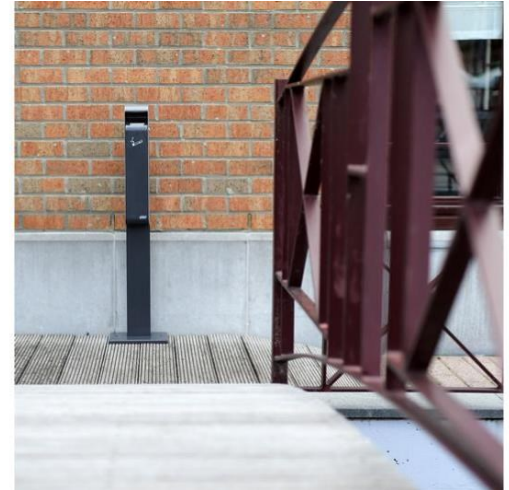

8991452

***Rectangular wall ashtray Slim 3
L/qt***

ASHTRAY wall slim 3L. Galvanized steel exterior and zinc interior tray. Wall mounting kit included. The capacity of this ashtray is about 900 butts.

PRODUCT ADVANTAGES

- Designed for outdoor use
- Protected against the rain
- Fast and easy to empty
- Easy to clean smooth surface

8991452

Rectangular wall ashtray *Slim 3 L/qt*

SPECIFICATIONS

Material	Galvanised Steel
Colour	Black
UV resistant	Yes
Weighted base (kg)	0.0000
Volume (L)	3.0000
Key locked	Yes
Capacity (number of butts)	900